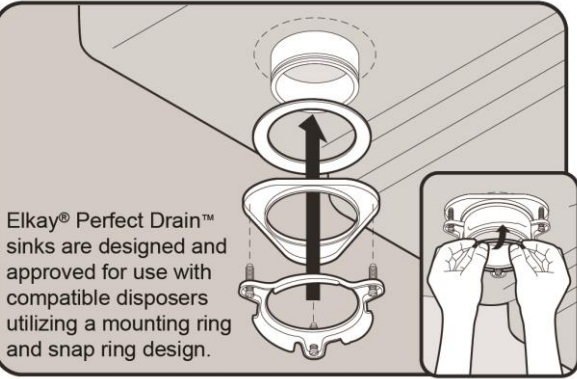

Installation Profile:

Included Accessories

LKPD1	Elkay Perfect Drain Fitting Type 304 Stainless Steel Body and Strainer Spec Sheet (PDF)	

Optional Accessories

LKWBG1316SS	Elkay Stainless Steel 12-1/2" x 15" x 1" Bottom Grid Spec Sheet (PDF)	
CB1613	Elkay Hardwood 16-3/4" x 13-1/2" x 1" Cutting Board Spec Sheet (PDF)	
CB1713	Elkay Hardwood 13-1/2" x 17" x 1" Cutting Board Spec Sheet (PDF)	
CBS1316	Elkay Hardwood 14-1/2" x 17" x 3/4" Cutting Board Spec Sheet (PDF)	

In keeping with our policy of continuing product improvement, Elkay reserves the right to change product specifications without notice. Please visit elkay.com for the most current version of Elkay product specification sheets. This specification describes an Elkay product with design, quality, and functional benefits to the user. When making a comparison of other producers' offerings, be certain these features are not overlooked.