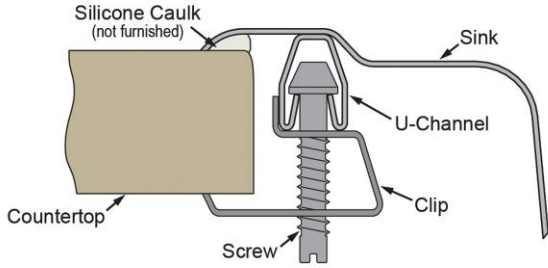

Installation Profile:

Included Accessories

LKPD1	Elkay Perfect Drain Fitting Type 304 Stainless Steel Body and Strainer Spec Sheet (PDF)	

Optional Accessories

LKWBG1316SS	Elkay Stainless Steel 12-1/2" x 15" x 1" Bottom Grid Spec Sheet (PDF)	
CB1613	Elkay Hardwood 16-3/4" x 13-1/2" x 1" Cutting Board Spec Sheet (PDF)	
CB1713	Elkay Hardwood 13-1/2" x 17" x 1" Cutting Board Spec Sheet (PDF)	
CBS1316	Elkay Hardwood 14-1/2" x 17" x 3/4" Cutting Board Spec Sheet (PDF)	

In keeping with our policy of continuing product improvement, Elkay reserves the right to change product specifications without notice. Please visit elkay.com for the most current version of Elkay product specification sheets. This specification describes an Elkay product with design, quality, and functional benefits to the user. When making a comparison of other producers' offerings, be certain these features are not overlooked.