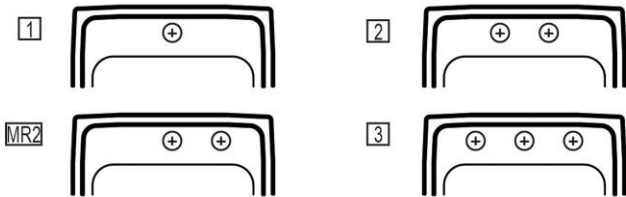

PRODUCT SPECIFICATIONS

Elkay Lustertone™ Classic Stainless Steel 17" x 22" x 7-5/8", Single Bowl Drop-in Sink with Perfect Drain. Sink is manufactured from 18 gauge 304 Stainless Steel with a Lustrous Satin finish, Center drain placement, and Bottom only pads.

Installation Type:	Drop-in
Material:	304 Stainless Steel
Special Features:	Perfect Drain
Finish:	Lustrous Satin
Gauge:	18
Sound Deadening:	Bottom only pads
Number of Bowls:	1
Sink Dimensions:	17" x 22" x 9-1/8"
Bowl 1 Dimensions:	13-1/2" x 16" x 7-1/2"
Drain Size:	3-3/8" (86mm)
Drain Location:	Center
Minimum Cabinet Size:	21"
Mounting Hardware:	Part # 64090012 included for countertops up to 3/4" (19mm) thick
Template Included:	No
Cutout Template #:	1000001289

Template is available for download at [elkay.com](#). CAD software will be required to open the template.

Cutout Dimensions for Drop-in Installation:

16-3/8" x 21-3/8" (416mm x 543mm) with 1-1/2" (38mm) corner radius

Perfect Drain: Seamlessly welded stainless steel collar eliminates the gap between a traditional drain and the sink for a sanitary and gap free installation. Select garbage disposers can be installed on either sink bowl for user convenience. Please see our Garbage Disposer Compatibility Guide. Patent Nos US9057185B2, US9783968B2, US10519637B2, US10626586B2, and US11053671B2.

Hole Drilling Configurations:

1-1/2" (38mm) Diameter Faucet Holes on 4" (102mm) Centers

PART: _____ QTY: _____
PROJECT: _____
CONTACT: _____
DATE: _____
NOTES: _____
APPROVAL: _____