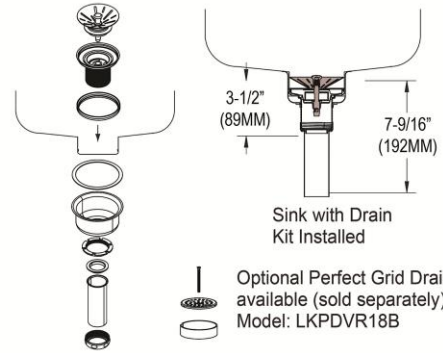

Installation Profile:

Included Accessories

LKPD1	Elkay Perfect Drain Fitting Type 304 Stainless Steel Body and Strainer Spec Sheet (PDF)	

Optional Accessories

LKWBG1316SS	Elkay Stainless Steel 12-1/2" x 15" x 1" Bottom Grid Spec Sheet (PDF)	
CB1613	Elkay Hardwood 16-3/4" x 13-1/2" x 1" Cutting Board Spec Sheet (PDF)	
CB1713	Elkay Hardwood 13-1/2" x 17" x 1" Cutting Board Spec Sheet (PDF)	
CBS1316	Elkay Hardwood 14-1/2" x 17" x 3/4" Cutting Board Spec Sheet (PDF)	

In keeping with our policy of continuing product improvement, Elkay reserves the right to change product specifications without notice. Please visit elkay.com for the most current version of Elkay product specification sheets. This specification describes an Elkay product with design, quality, and functional benefits to the user. When making a comparison of other producers' offerings, be certain these features are not overlooked.