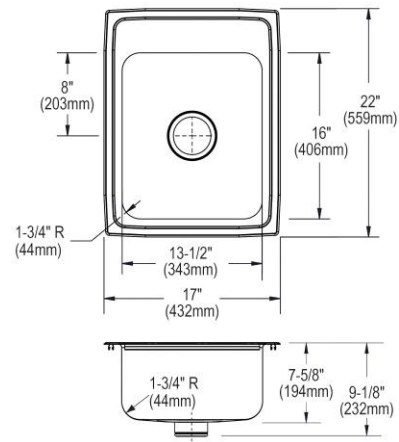

In keeping with our policy of continuing product improvement, Elkay reserves the right to change product specifications without notice. Please visit [elkay.com](#) for the most current version of Elkay product specification sheets. This specification describes an Elkay product with design, quality, and functional benefits to the user. When making a comparison of other producers' offerings, be certain these features are not overlooked.